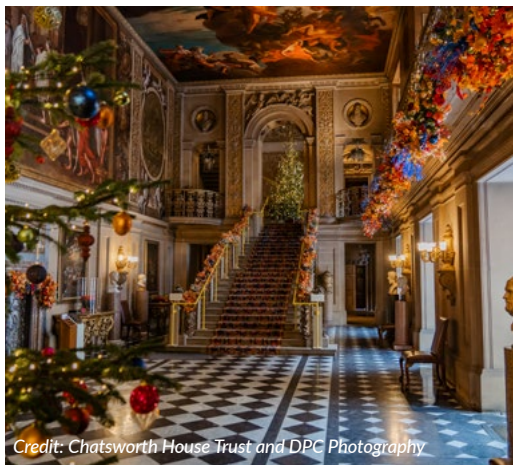

THURSFORD - DATE TBC

The largest Christmas show in England is set in the magical surroundings of mechanical organs and fairground carousels, with a cast of over 130 performers. **Tour Ref. D408**

Tickets will go on sale in January.

LINCOLN PC DEPOT	UNITY SQUARE	N. HYKEHAM ASDA	NEWARK THE WHARF	LOUTH	HCASTLE	W'HALL SPA
-	-	-	-	-	-	-

Credit: Chatsworth House Trust and DPC Photography