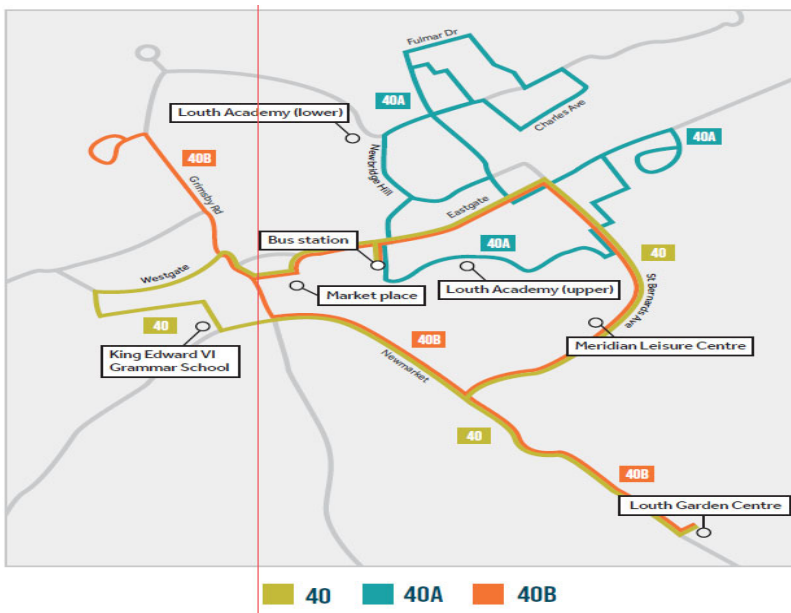

Service Number	40A	40A	NS 40A	NS 40A	NS 40A	40A	NS 40A	NS 40A	40A	40A
Louth, Bus Station	07:50	08:50	09:50	10:50	11:50	12:50	13:50	14:50	15:50	16:50
Louth, James Street, adj	07:53	08:53	09:53	10:53	11:53	12:53	13:53	14:53	15:53	16:53
Louth, Maple Close, opp	07:55	08:55	09:55	10:55	11:55	12:55	13:55	14:55	15:55	16:55
Louth, 21 Fulmar Drive, o/s	07:57	08:57	09:57	10:57	11:57	12:57	13:57	14:57	15:57	16:57
Louth, Charles Avenue, SW-bound	08:00	09:00	10:00	11:00	12:00	13:00	14:00	15:00	16:00	17:00
Louth, Aldi, adj	08:03	09:03	10:03	11:03	12:03	13:03	14:03	15:03	16:03	17:03
Louth, 8 Chestnut Drive, o/s	08:08	09:08	10:08	11:08	12:08	13:08	14:08	15:08	16:08	17:08
Louth, 23 Park Avenue, o/s	08:10	09:10	10:10	11:10	12:10	13:10	14:10	15:10	16:10	17:10
Louth, Louth Academy Upper Campus, o/s	08:12	09:12	10:12	11:12	12:12	13:12	14:12	15:12	16:12	17:12
Louth, Bus Station	08:16	09:16	10:16	11:16	12:16	13:16	14:16	15:16	16:16	17:16

Service Number	40B	NS 40B	NS 40B	40B	40B
Louth, Bus Station	09:20	11:20	13:20	15:20	17:20
Louth, Queensway, opp	09:29	11:29	13:29	15:29	17:29
Louth, Wyvale Garden Centre, adj	09:34	11:34	13:34	15:34	17:34
Louth, Bee Orchid Way	09:40	11:40	13:40	15:40	17:40
Louth, Market Place, adj	09:44	11:44	13:44	15:44	17:44
Louth, Bus Station	09:46	11:46	13:46	15:46	17:46

NS – Not Saturday

Effective from Monday 4th September 2023